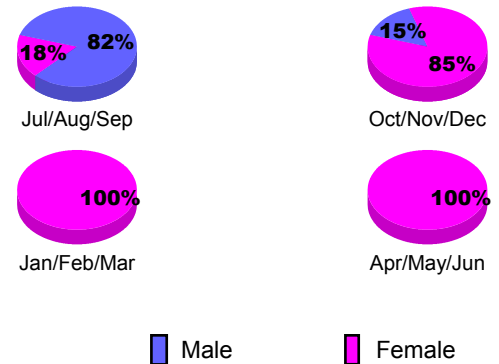

GMT: **Gary Fry**

Location: **WISCONSIN**

GMT CA: **1**

CLUBS

Month	New Club Goal	Actual New Clubs	Actual Dropped Clubs	Gain/Loss of Clubs
2012-2013				
Jul/Aug/Sep	0	0	0	0
Oct/Nov/Dec	0	0	0	0
Jan/Feb/Mar	0	0	0	0
Apr/May/June	0	0	0	0
Totals	0	0	0	0

Club Results 2012-2013
Goal, New, Dropped, Gain/Loss

YTD Status Quo Clubs 2012-2013

Status Quo Clubs Compared to Status Quo Members

Club Gain/Loss 2012-2013

MEMBERSHIP

Month	Net Memb Goal	Actual New Memb	Actual Dropped Memb	Gain/Loss of Memb
2012-2013				
Jul/Aug/Sep	2	12	34	-22
Oct/Nov/Dec	2	39	27	12
Jan/Feb/Mar	-10	45	55	-10
Apr/May/June	18	39	45	-6
Totals	12	135	161	-26

Membership Results 2012-2013
Goal, New, Dropped, Gain/Loss

Gender Comparison 2012-2013

Membership Gain/Loss 2012-2013