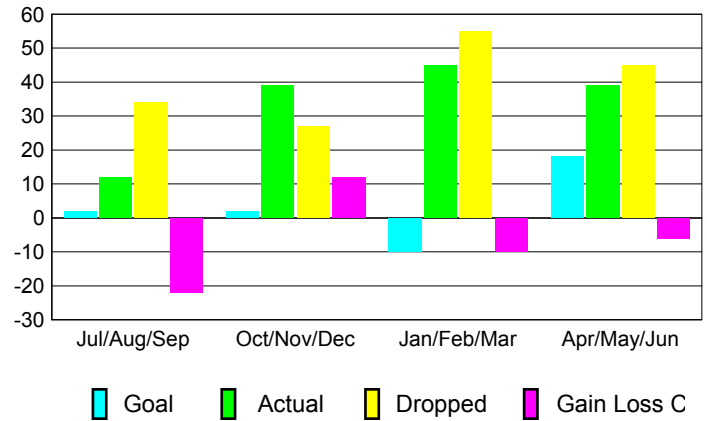

GMT: **Gary Fry**

Location: **WISCONSIN**

GMT CA: **1**

CLUBS

Month	New Club Goal	Actual New Clubs	Actual Dropped Clubs	Gain/Loss of Clubs
2012-2013				
Jul/Aug/Sep	0	0	0	0
Oct/Nov/Dec	0	0	0	0
Jan/Feb/Mar	0	0	0	0
Apr/May/June	0	0	0	0
Totals	0	0	0	0

Club Results 2012-2013
Goal, New, Dropped, Gain/Loss

YTD Status Quo Clubs 2012-2013

Status Quo Clubs Compared to Status Quo Members

Club Gain/Loss 2012-2013

MEMBERSHIP

Month	Net Memb Goal	Actual New Memb	Actual Dropped Memb	Gain/Loss of Memb
2012-2013				
Jul/Aug/Sep	2	12	34	-22
Oct/Nov/Dec	2	39	27	12
Jan/Feb/Mar	-10	45	55	-10
Apr/May/June	18	39	45	-6
Totals	12	135	161	-26

Membership Results 2012-2013
Goal, New, Dropped, Gain/Loss

Gender Comparison 2012-2013

Membership Gain/Loss 2012-2013